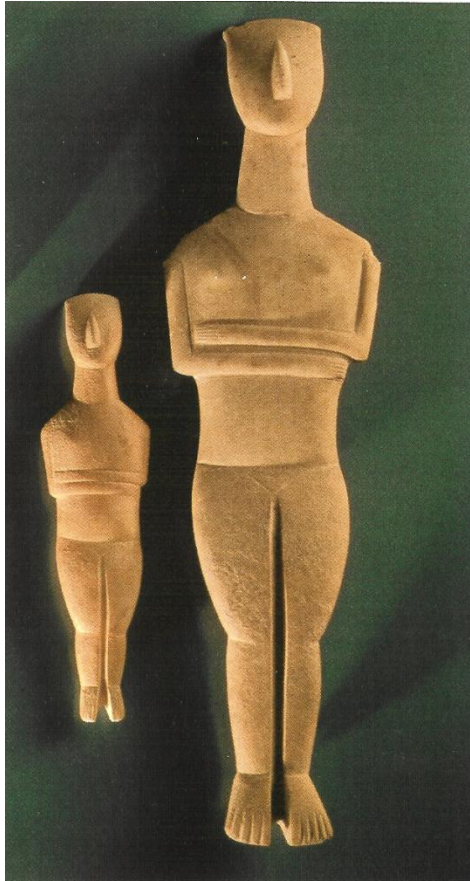

C&C Classical Nude

Cycladic Figures
c. 2500-2200 BCE
Marble
13" and 25"

Venus" from Willendorf
Austria
Limestone
4 3/8"
C. 22,000-21,000BCE

Calf Bearer
C 570 BCE
Marble
65"

Discus Thrower
Roman marble copy
after a bronze
Original of c. 450
BCE by Myron
Life size

Mummy Portrait
c. 160-170 CE
Encaustic on wood
14" x 18"

Young Flavian Woman
c. 90 CE
Marble
Height 25 "