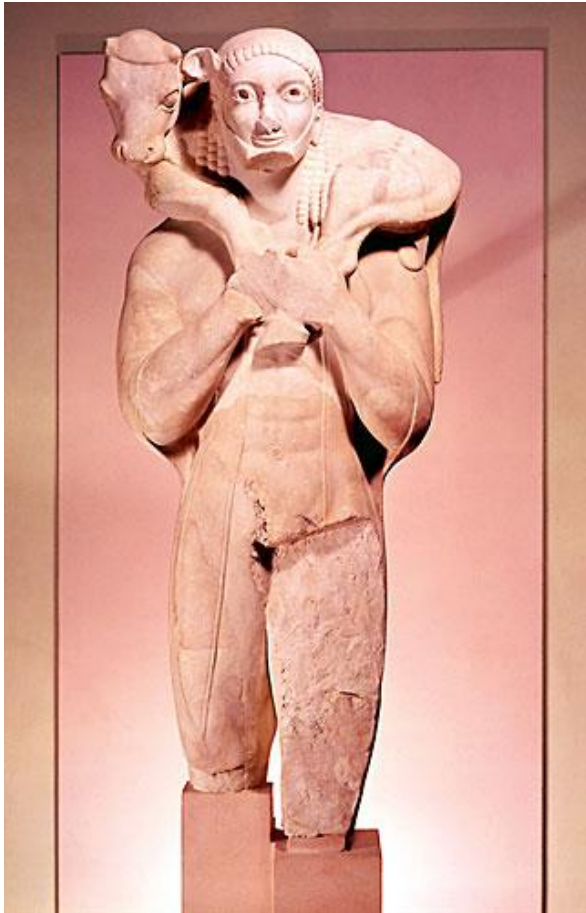

C&C Classical Nude

Cycladic Figures
c. 2500-2200 BCE
Marble
13" and 25"

Venus" from Willendorf
Austria
Limestone
4 3/8"
C. 22,000-21,000BCE

Calf Bearer
C 570 BCE
Marble
65"

Discus Thrower
Roman marble copy
after a bronze
Original of c. 450
BCE by Myron
Life size

Mummy Portrait
c. 160-170 CE
Encaustic on wood
14" x 18"

Young Flavian Woman
c. 90 CE
Marble
Height 25 "